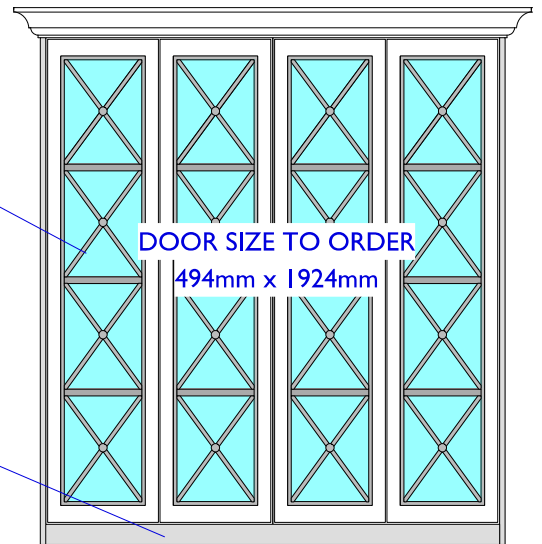

Select cornice if required supplied
in lengths 2440/3000mm for trimming by fitter