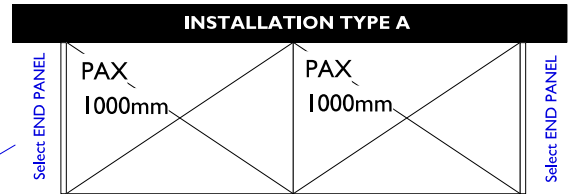

## TYPICAL BASKET of ITEMS REQUIRED for 4 DOOR WARDROBE

YOUR ORDER	
PRODUCT	TOTAL
Savoy Mirror Wardrobe Door * 4 Door Height: 1924mm IKEA Door Width: 496mm IKEA Door Colour: Bone Hinge Holes: 4 Holes drilled per door	£1,996.00
End Panel 625 - Same Colour As Wardrobe Door * 2	£248.00
Cornice (75mm x 3000mm) - Same Colour As Wardrobe Door * 1	£90.00
Batten 3 - Same Colour As Wardrobe Door * 1	£60.00
Hinge & Plate - LAY ON *16	£128.00
<b>Subtotal</b>	<b>£2,514.00</b>
<b>Shipping</b>	<input type="radio"/> Orders up to £10k: £72.00 <input checked="" type="radio"/> Local pickup
<b>TOTAL</b>	<b>£2,514.00</b> <small>(includes £419.00 VAT)</small>