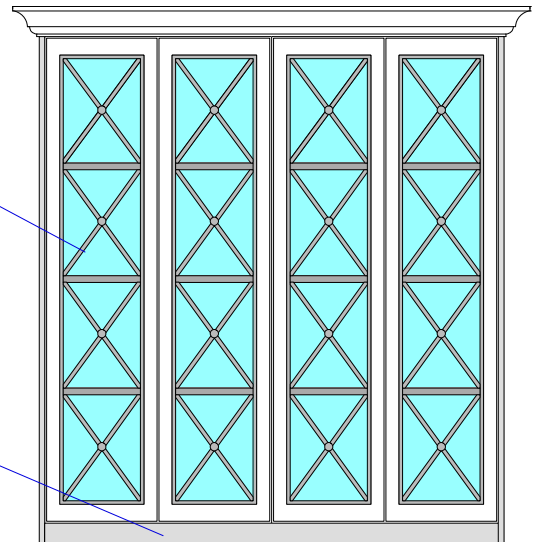

JUSTWARDROBEDOORS

TYPICAL BASKET of ITEMS REQUIRED for 4 DOOR WARDROBE

YOUR ORDER	
PRODUCT	TOTAL
Savoy Mirror Wardrobe Door * 4 Door Height: 1924mm IKEA Door Width: 496mm IKEA Door Colour: Bone Hinge Holes: 4 Holes drilled per door	£1,996.00
End Panel 625 - Same Colour As Wardrobe Door * 2	£248.00
Cornice (75mm x 3000mm) - Same Colour As Wardrobe Door * 1	£90.00
Batten 3 - Same Colour As Wardrobe Door * 1	£60.00
Hinge & Plate - LAY ON * 16	£128.00
Subtotal	£2,514.00
Shipping	<input type="radio"/> Orders up to £10k: £72.00 <input checked="" type="radio"/> Local pickup
TOTAL	£2,514.00 (includes £419.00 VAT)

Select cornice if required supplied in lengths 2400/3000mm for trimming by fitter

Select BATTEN I for plinth - 60mm
You can also select a skirting if required

We appreciate how many things there are to consider when ordering your wardrobe and this may be your first time ordering. Therefore do not hesitate to send us any pictures or measurements and we will help you through the entire process.