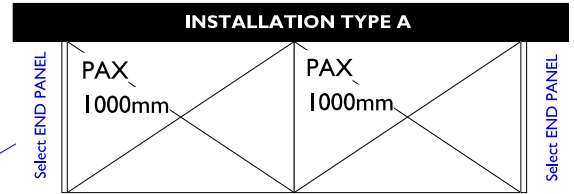

JUSTWARDROBEDOORS

TYPICAL BASKET of ITEMS REQUIRED for 4 DOOR WARDROBE

YOUR ORDER	
PRODUCT	TOTAL
Savoy Mirror Wardrobe Door * 4 Door Height: 1924mm IKEA Door Width: 496mm IKEA Door Colour: Bone Hinge Holes: 4 Holes drilled per door	£1,996.00
End Panel 625 - Same Colour As Wardrobe Door * 2	£248.00
Cornice (75mm x 3000mm) - Same Colour As Wardrobe Door * 1	£90.00
Batten 3 - Same Colour As Wardrobe Door * 1	£60.00
Hinge & Plate - LAY ON * 16	£128.00
Subtotal	£2,514.00
Shipping	<input type="radio"/> Orders up to £10k: £72.00 <input checked="" type="radio"/> Local pickup
TOTAL	£2,514.00 (includes £419.00 VAT)

Select cornice if required supplied in lengths 2400/3000mm for trimming by fitter

Select BATTEN I for plinth - 60mm
You can also select a skirting if required

We appreciate how many things there are to consider when ordering your wardrobe and this may be your first time ordering. Therefore do not hesitate to send us any pictures or measurements and we will help you through the entire process.